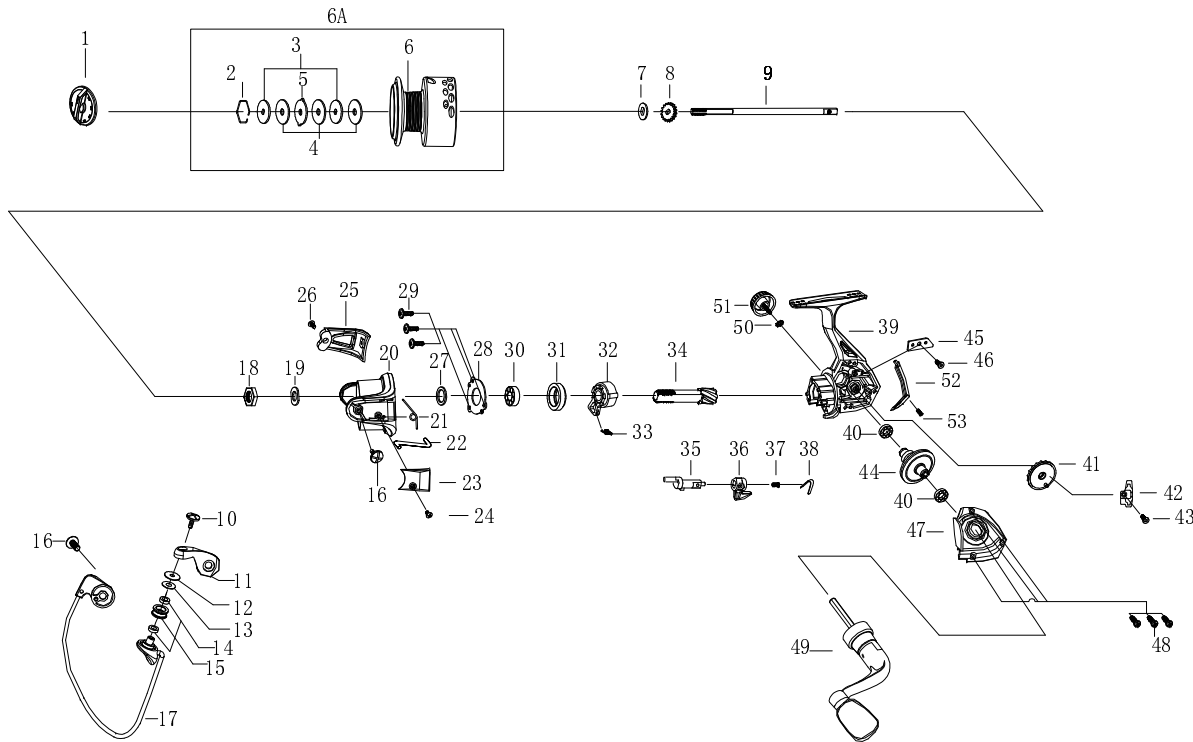

Shakespeare®

Model CONTENDER225

SKP-SP-CONT225-00

WARNING: Cancer and Reproductive Harm – www.P65Warnings.ca.gov/products

ITEM	DESCRIPTION	SAP #	ITEM	DESCRIPTION	SAP #	ITEM	DESCRIPTION	SAP #	ITEM	DESCRIPTION	SAP #
1	DRAG KNOB ASSY	1409200	15	LINE ROLLER	1264903	30	BALL BEARING	1264917	45	O/S SLIDE RETAINER	1264928
2	RETAINER RING	1264890	16	SCREW	1264904	31	BALL BEARING HOLDER	1264918	46	SCREW	1260122
3	KEY WASHER	1264891	17	BAIL ASSY	1409216	32	ONE WAY CLUTCH	1264919	47	BODY COVER	1409209
4	DRAG WASHER	1264892	18	NUT	1264906	33	CLUTCH SPRING	1260127	48	SCREW	1260089
5	EARED WASHER	1264893	19	WASHER	1264907	34	PINION GEAR	1264920	49	HANDLE ASSY	1409210
6	SPOOL SUB-ASSY	1409213	20	ROTOR	1409217	35	ANTI-REVERSE LEVER	1264921	50	WASHER	1264931
6A	SPOOL ASSY	1409214	21	SPRING	1264909	36	ANTI-REVERSE BUTTON	1266027	51	HANDLE SCREW CAP	1409211
7	CLICKER GEAR WASHER	1264896	22	CLICK LEVER	1264910	37	SCREW	1260110	52	REAR COVER	1409212
8	CLICKER GEAR	1264897	23	ROTOR COVER	1409218	38	ANTI-REVERSE SWITCH SPRING	1260101	53	SCREW	1260119
9	MAIN SHAFT	1264898	24	SCREW	1264912	39	BODY ASSY	1409208			
10	SCREW	1264899	25	ROTOR COVER	1409219	40	BALL BEARING	1260084			
11	BAIL ARM	1409215	26	SCREW	1264913	41	OSCILLATION GEAR	1264924			
12	LINE ROLLER WASHER	1287001	27	WASHER	1264914	42	SLIDER	1264925			
13	WASHER	1264901	28	BEARING COVER	1264915	43	SCREW	1264926			
14	LINE ROLLER BUSHING	1264902	29	SCREW	1260074	44	DRIVE GEAR	1264927			